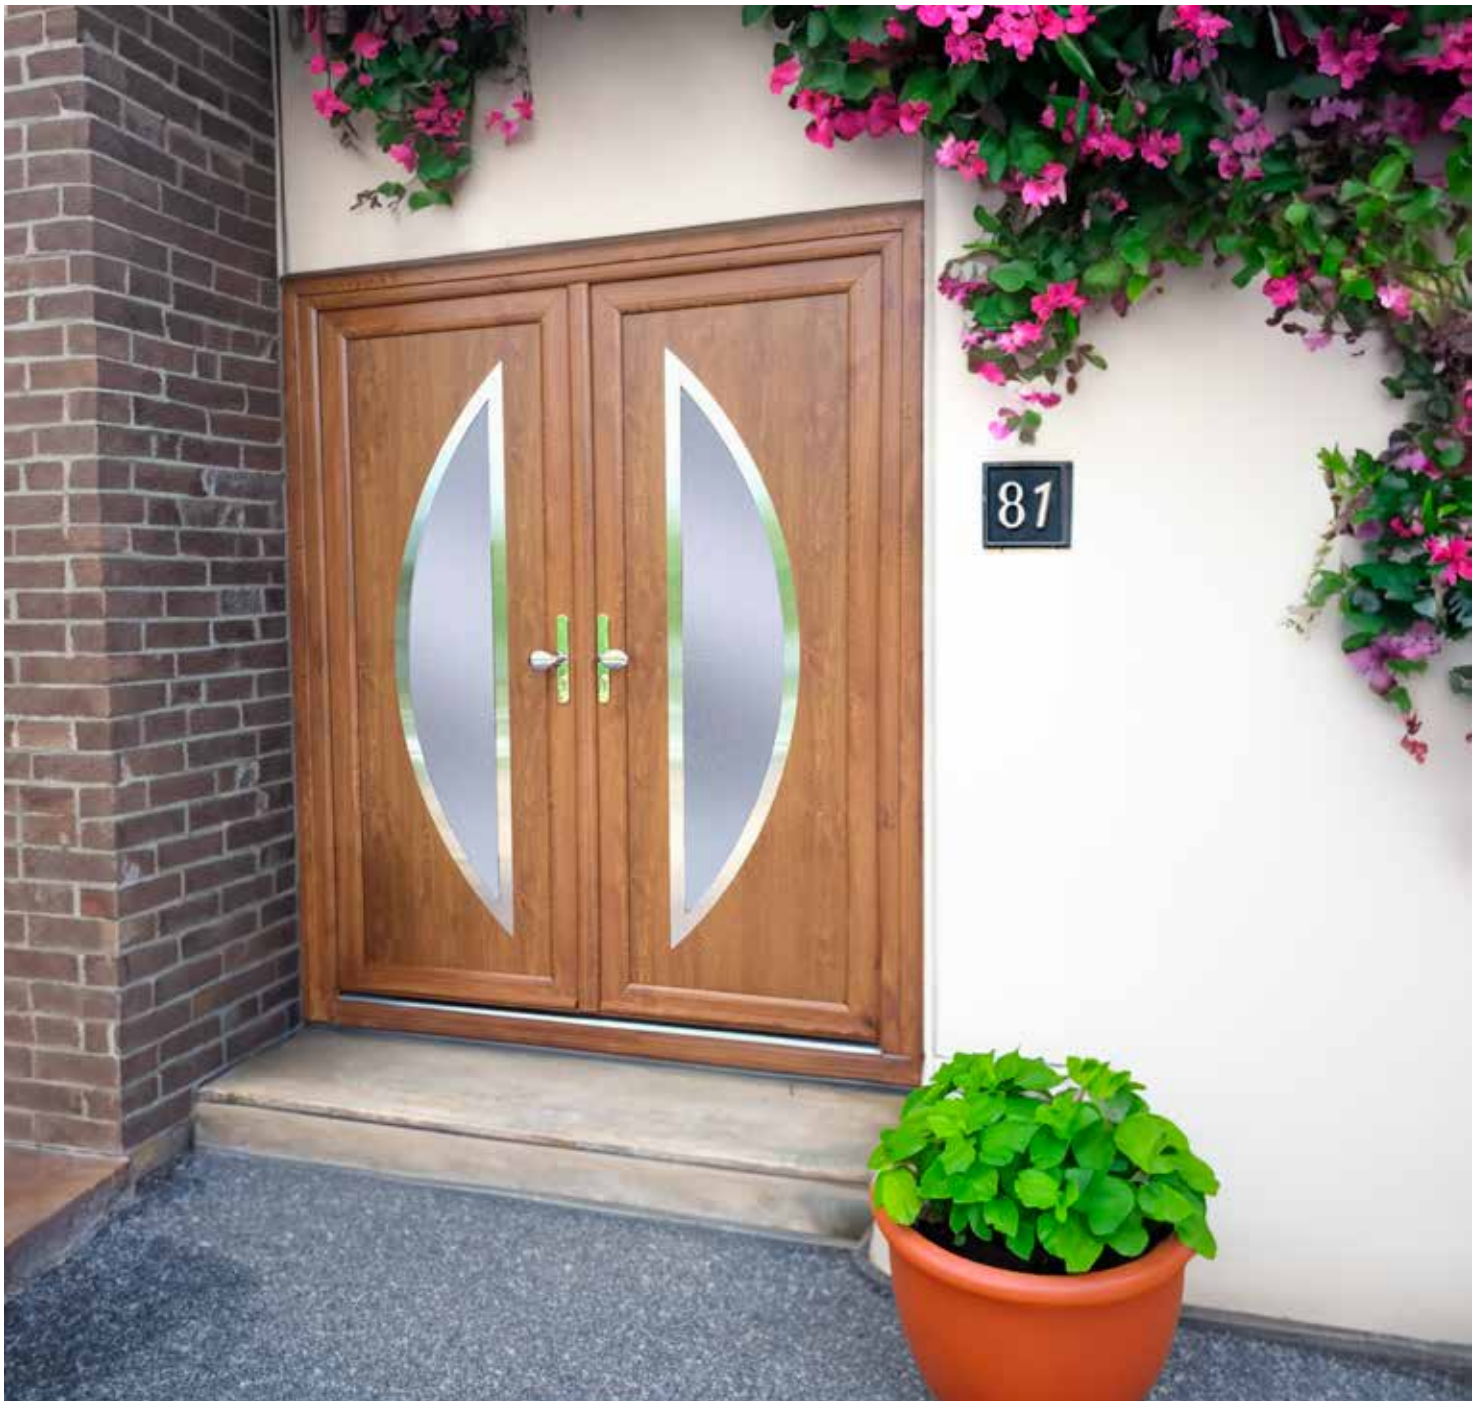

Enquiries:
Call 01795 661616
Visit Finessewindowsandconservatories.com

With reference to product descriptions, colours, styles and features, every effort is made to ensure that the products that we supply correspond as closely as possible to the examples shown in this brochure. Due to the limitations of the photographic and printing processes, colour illustrations should be used as a guide only. Due to a continuous development programme, Hurst Plastics Ltd (Hurst) reserve the right to alter specifications without prior notice. All specifications are correct at the time of going to print. E & OE. This brochure and all content including copy, images and information is the Copyright © of Hurst Plastics Ltd (Hurst Doors) and protected under UK law.