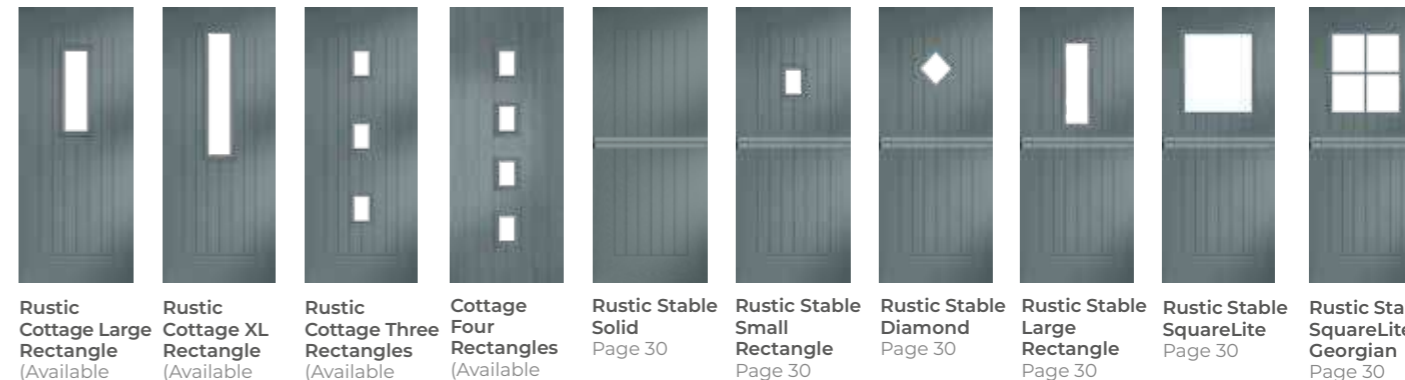

Composite Half Page 20
Composite Half Georgian Page 20
Composite Half Arched Page 20
Composite Half Arched Georgian Page 20
Composite Half Moon Page 22
Composite Half Moonray Page 22
Composite Half Moon Three Page 22
Composite Six Solid Page 24
Composite Six/Two Page 24
Composite Six/Four Page 24

Rustic Cottage Large Rectangle (Available in Cottage) Page 26/ 28
Rustic Cottage XL Rectangle (Available in Cottage) Page 28
Rustic Cottage Three Rectangles (Available in Cottage) Page 26/ 28
Cottage Four Rectangles (Available in Rustic) Page 26
Rustic Stable Solid Page 30
Rustic Stable Small Rectangle Page 30
Rustic Stable Diamond Page 30
Rustic Stable Large Rectangle Page 30
Rustic Stable SquareLite Page 30
Rustic Stable SquareLite Georgian Page 30