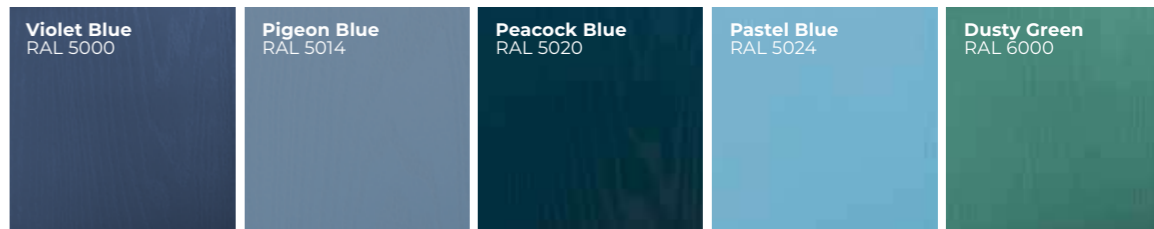

CHOOSE YOUR COLOUR

Choose from the extensive RAL range of colours and make your door truly unique.

Whether you are looking to make a statement by making your front door bold and bright or you would prefer something more traditional and demure to go with the style of your home, our Premium Sprayed Colour Service provides a vast array of colours to complement your glass designs and hardware options.

In addition, the inside of the door and outer frame can be supplied in white or colour matched to your door or, if you really want your door to stand out, why not choose an alternative colour.

OVER 1,600 COLOUR OPTIONS

WHAT'S YOUR INSPIRATION?

If you want your door to be unique but you're unsure what colour to choose, why not take inspiration from the things you love and that surround you.

It could be the new colour you've painted the hallway or you could be inspired by the colours of your favourite flowers, treasured car, cherished coat or sports team.

Whatever your preference, we have the perfect colour for your door!

SCAN THIS QR CODE WITH YOUR PHONE'S CAMERA TO WATCH OUR COLOUR INSPIRATION VIDEO.

INTERIOR STYLING?

HOME COLOUR?

FAVOURITE COLOUR?

STANDARD COLOURS

STANDARD PLUS COLOURS

PREMIUM COLOURS

Standard Plus, Premium, and Exclusive Select colours are available at an additional cost. Due to the limitations of printing processes, colour illustrations should be used for guidance only.

EXCLUSIVE SELECT COLOURS

Colours only available on Select Solid doors.

*Oak and Rosewood are NOT a match to a foiled frame and will be noticeably different.