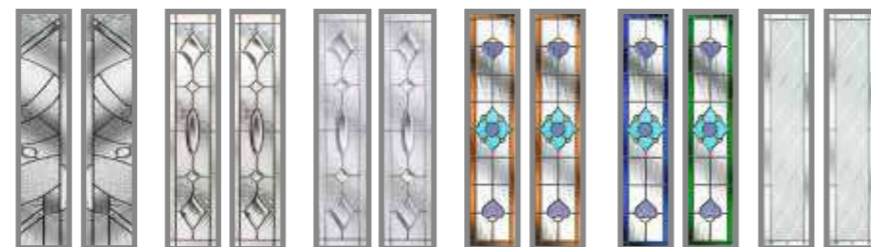

Triple Glazed

Abstract Zinc Clarity Brass Clarity Zinc Dorchester Amber Also available in: Blue and Green Platinum Diamond