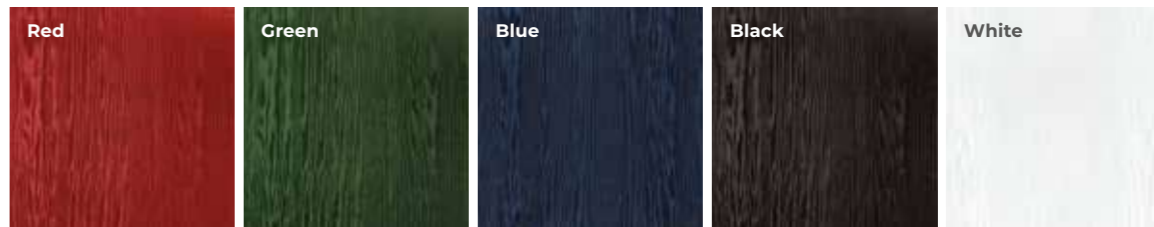

Whatever your preference, we have the perfect colour for your door!

SCAN THIS QR CODE WITH YOUR PHONE'S CAMERA TO WATCH OUR COLOUR INSPIRATION VIDEO.

INTERIOR STYLING?

HOME COLOUR?

FAVOURITE COLOUR?

STANDARD COLOURS