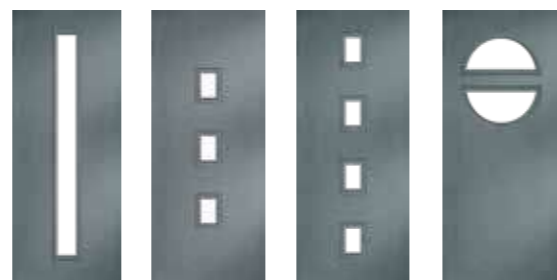

Bohemia Long Rectangle Page 32
Bohemia Three Rectangles Page 32
Bohemia Four Rectangles Page 32
Bohemia Eclipse Page 32