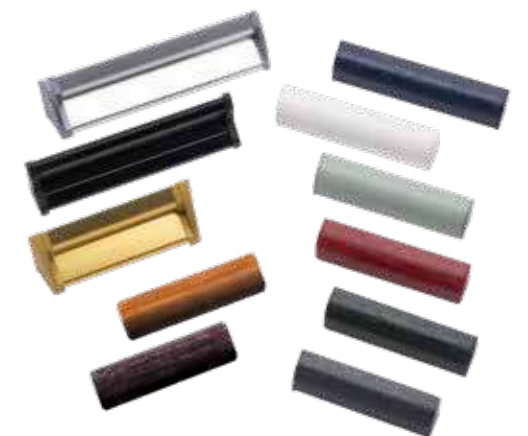

*All Stainless Steel furniture incurs a surcharge.