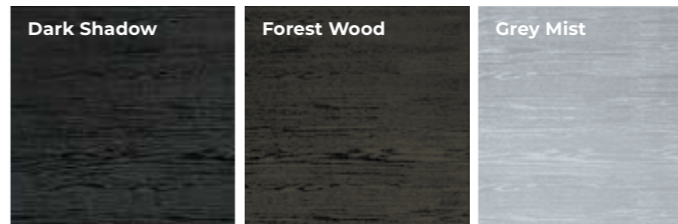

EXCLUSIVE SELECT COLOURS

Colours only available on Select Solid doors.

*Oak and Rosewood are NOT a match to a foiled frame and will be noticeably different.

BUTTERFLY & BEE COLLECTION

Our nature inspired bee and butterfly range of glasses and hardware, will not only make a beautiful entrance for your home, it's sure to make a great first impression and be a talking point for your guests.