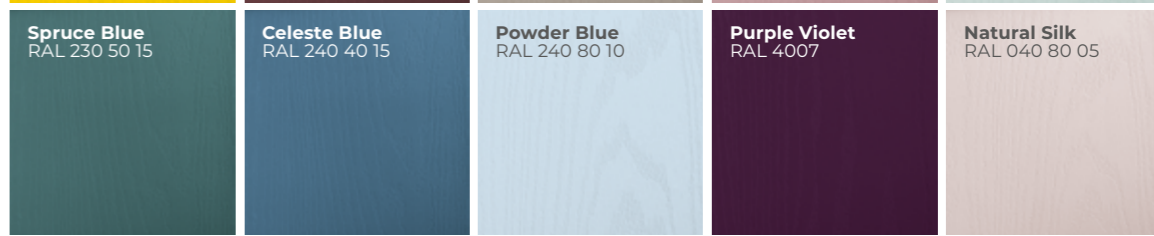

CHOOSE YOUR COLOUR

Choose from the extensive RAL range of colours and make your door truly unique.

Whether you are looking to make a statement by making your front door bold and bright or you would prefer something more traditional and demure to go with the style of your home, our Premium Sprayed Colour Service provides a vast array of colours to complement your glass designs and hardware options.

In addition, the inside of the door and outer frame can be supplied in white or colour matched to your door or, if you really want your door to stand out, why not choose an alternative colour.

OVER 1,600 COLOUR OPTIONS

WHAT'S YOUR INSPIRATION?

If you want your door to be unique but you're unsure what colour to choose, why not take inspiration from the things you love and that surround you.

It could be the new colour you've painted the hallway or you could be inspired by the colours of your favourite flowers, treasured car, cherished coat or sports team.

Whatever your preference, we have the perfect colour for your door!

SCAN THIS QR CODE WITH YOUR PHONE'S CAMERA TO WATCH OUR COLOUR INSPIRATION VIDEO.

INTERIOR STYLING?

HOME COLOUR?

FAVOURITE COLOUR?

STANDARD COLOURS

STANDARD PLUS COLOURS

PREMIUM COLOURS

Standard Plus, Premium, and Exclusive Select colours are available at an additional cost. Due to the limitations of printing processes, colour illustrations should be used for guidance only.

EXCLUSIVE SELECT COLOURS

Colours only available on Select Solid doors.

*Oak and Rosewood are NOT a match to a foiled frame and will be noticeably different.