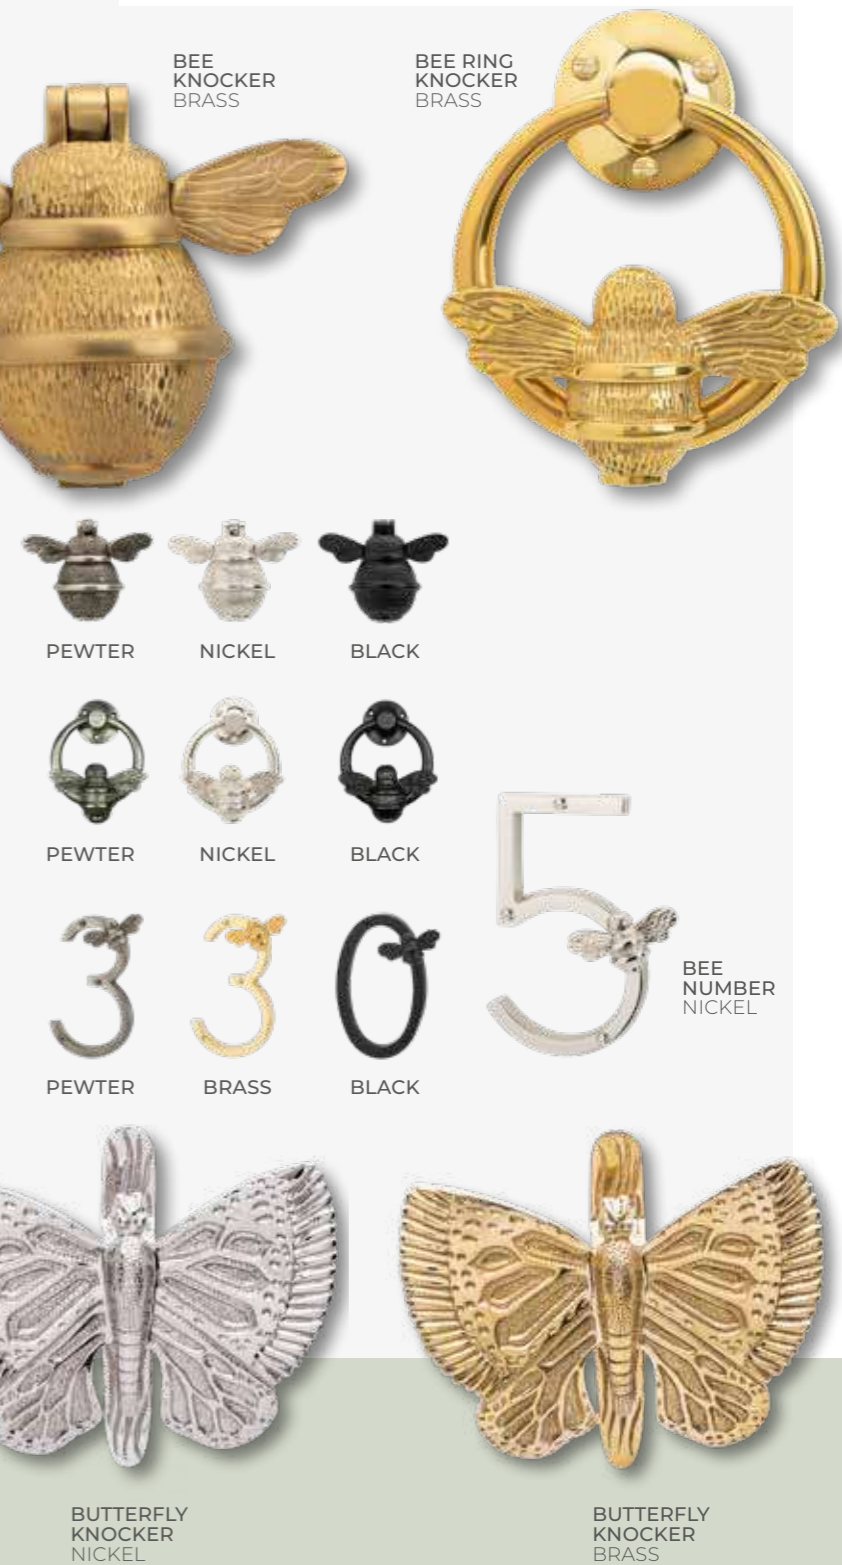

Composite Four
 Colour Premium Dusty Pink
 Glass Bee
 Furniture Gold / Brass Ring Bee

Composite Four
 Colour Premium Spruce Blue
 Glass Butterfly
 Furniture Chrome / Nickel Butterfly

DOOR FURNITURE

Handmade from solid brass and crafted using traditional techniques, our range of beautiful bee and butterfly door knockers and numerals, not only make the perfect accompaniment to our nature inspired glass options, they're also sure to bring a smile to your visitors.